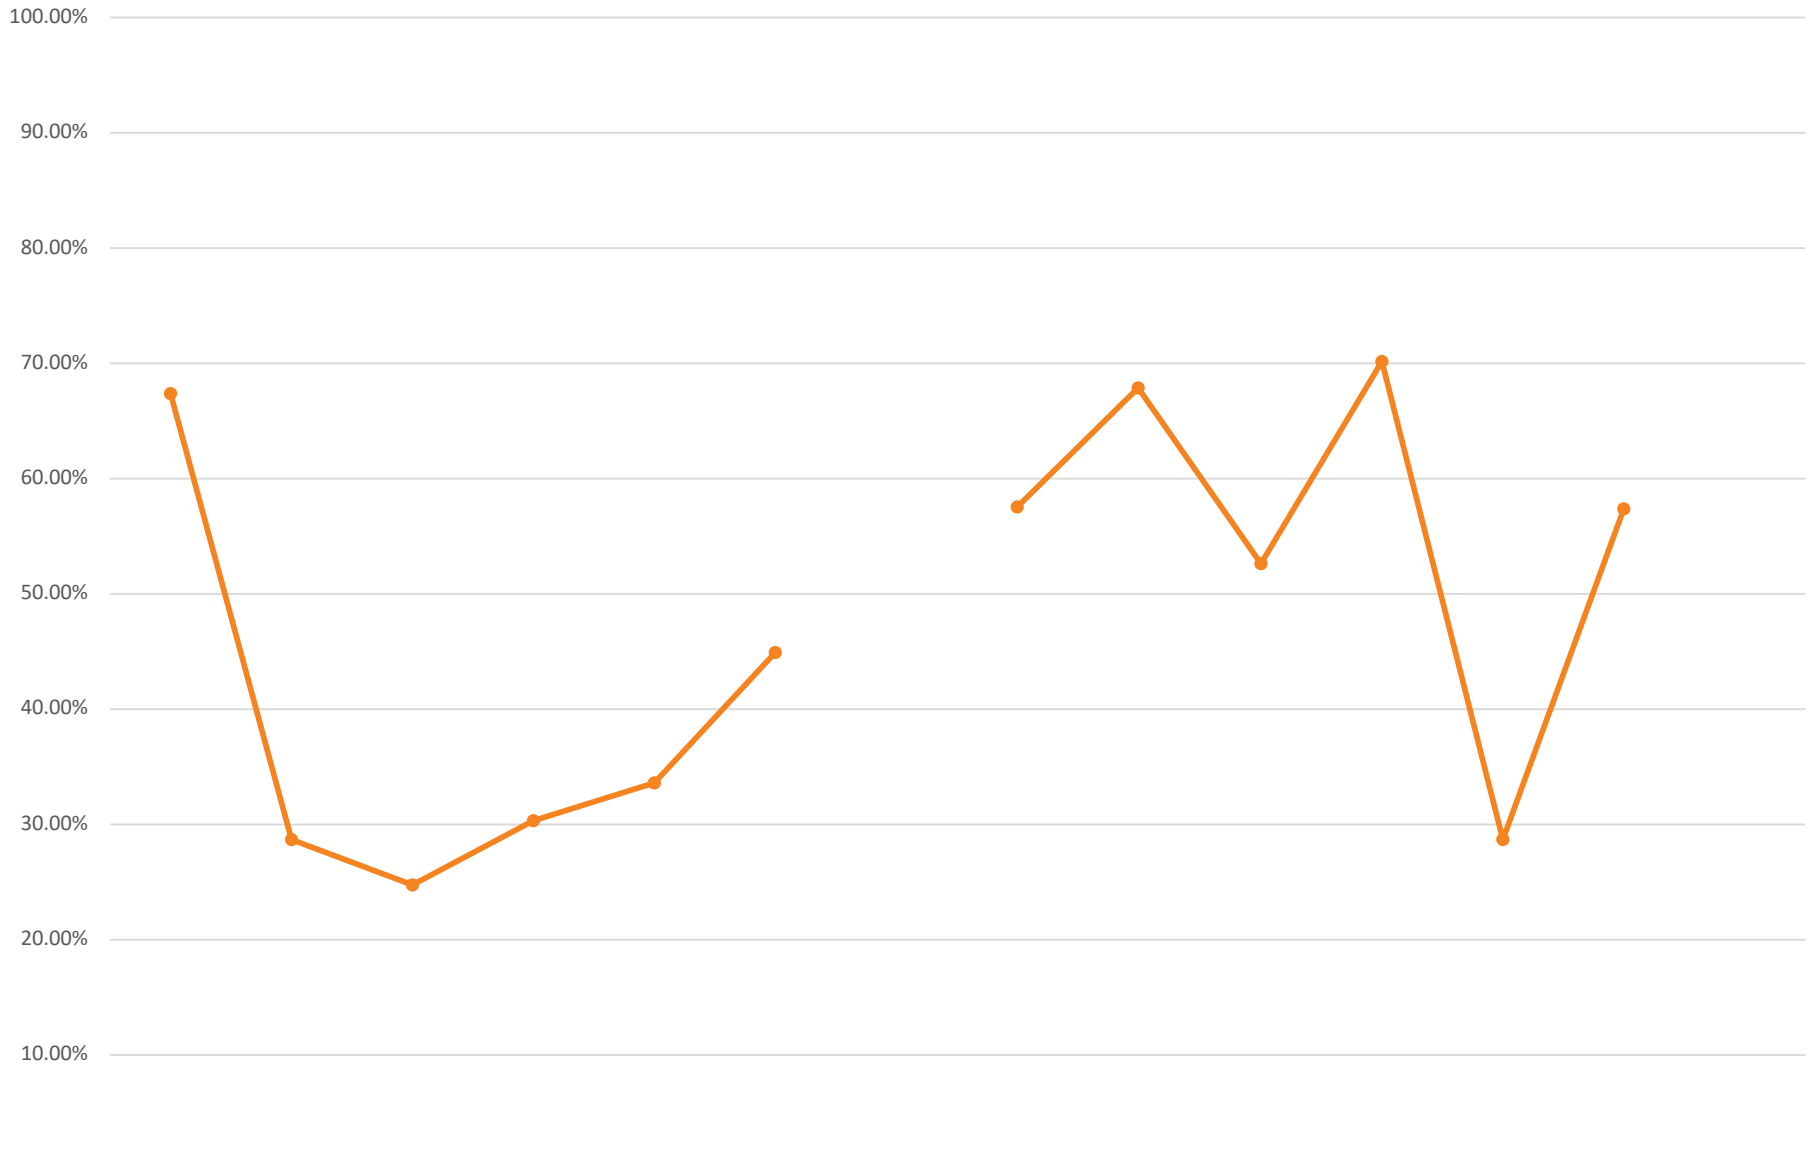

# VOLPOLL

## Bob Shoop

	Preseason	Georgia Tech	Indiana State	Florida	UMASS	Georgia	Bye Week	South Carolina	Alabama	Kentucky	Southern Miss	Missouri	LSU	Vanderbilt
Bob Shoop	67.38%	28.62%	24.62%	30.29%	33.61%	44.91%		57.52%	67.76%	52.66%	70.15%	28.69%	57.27%	